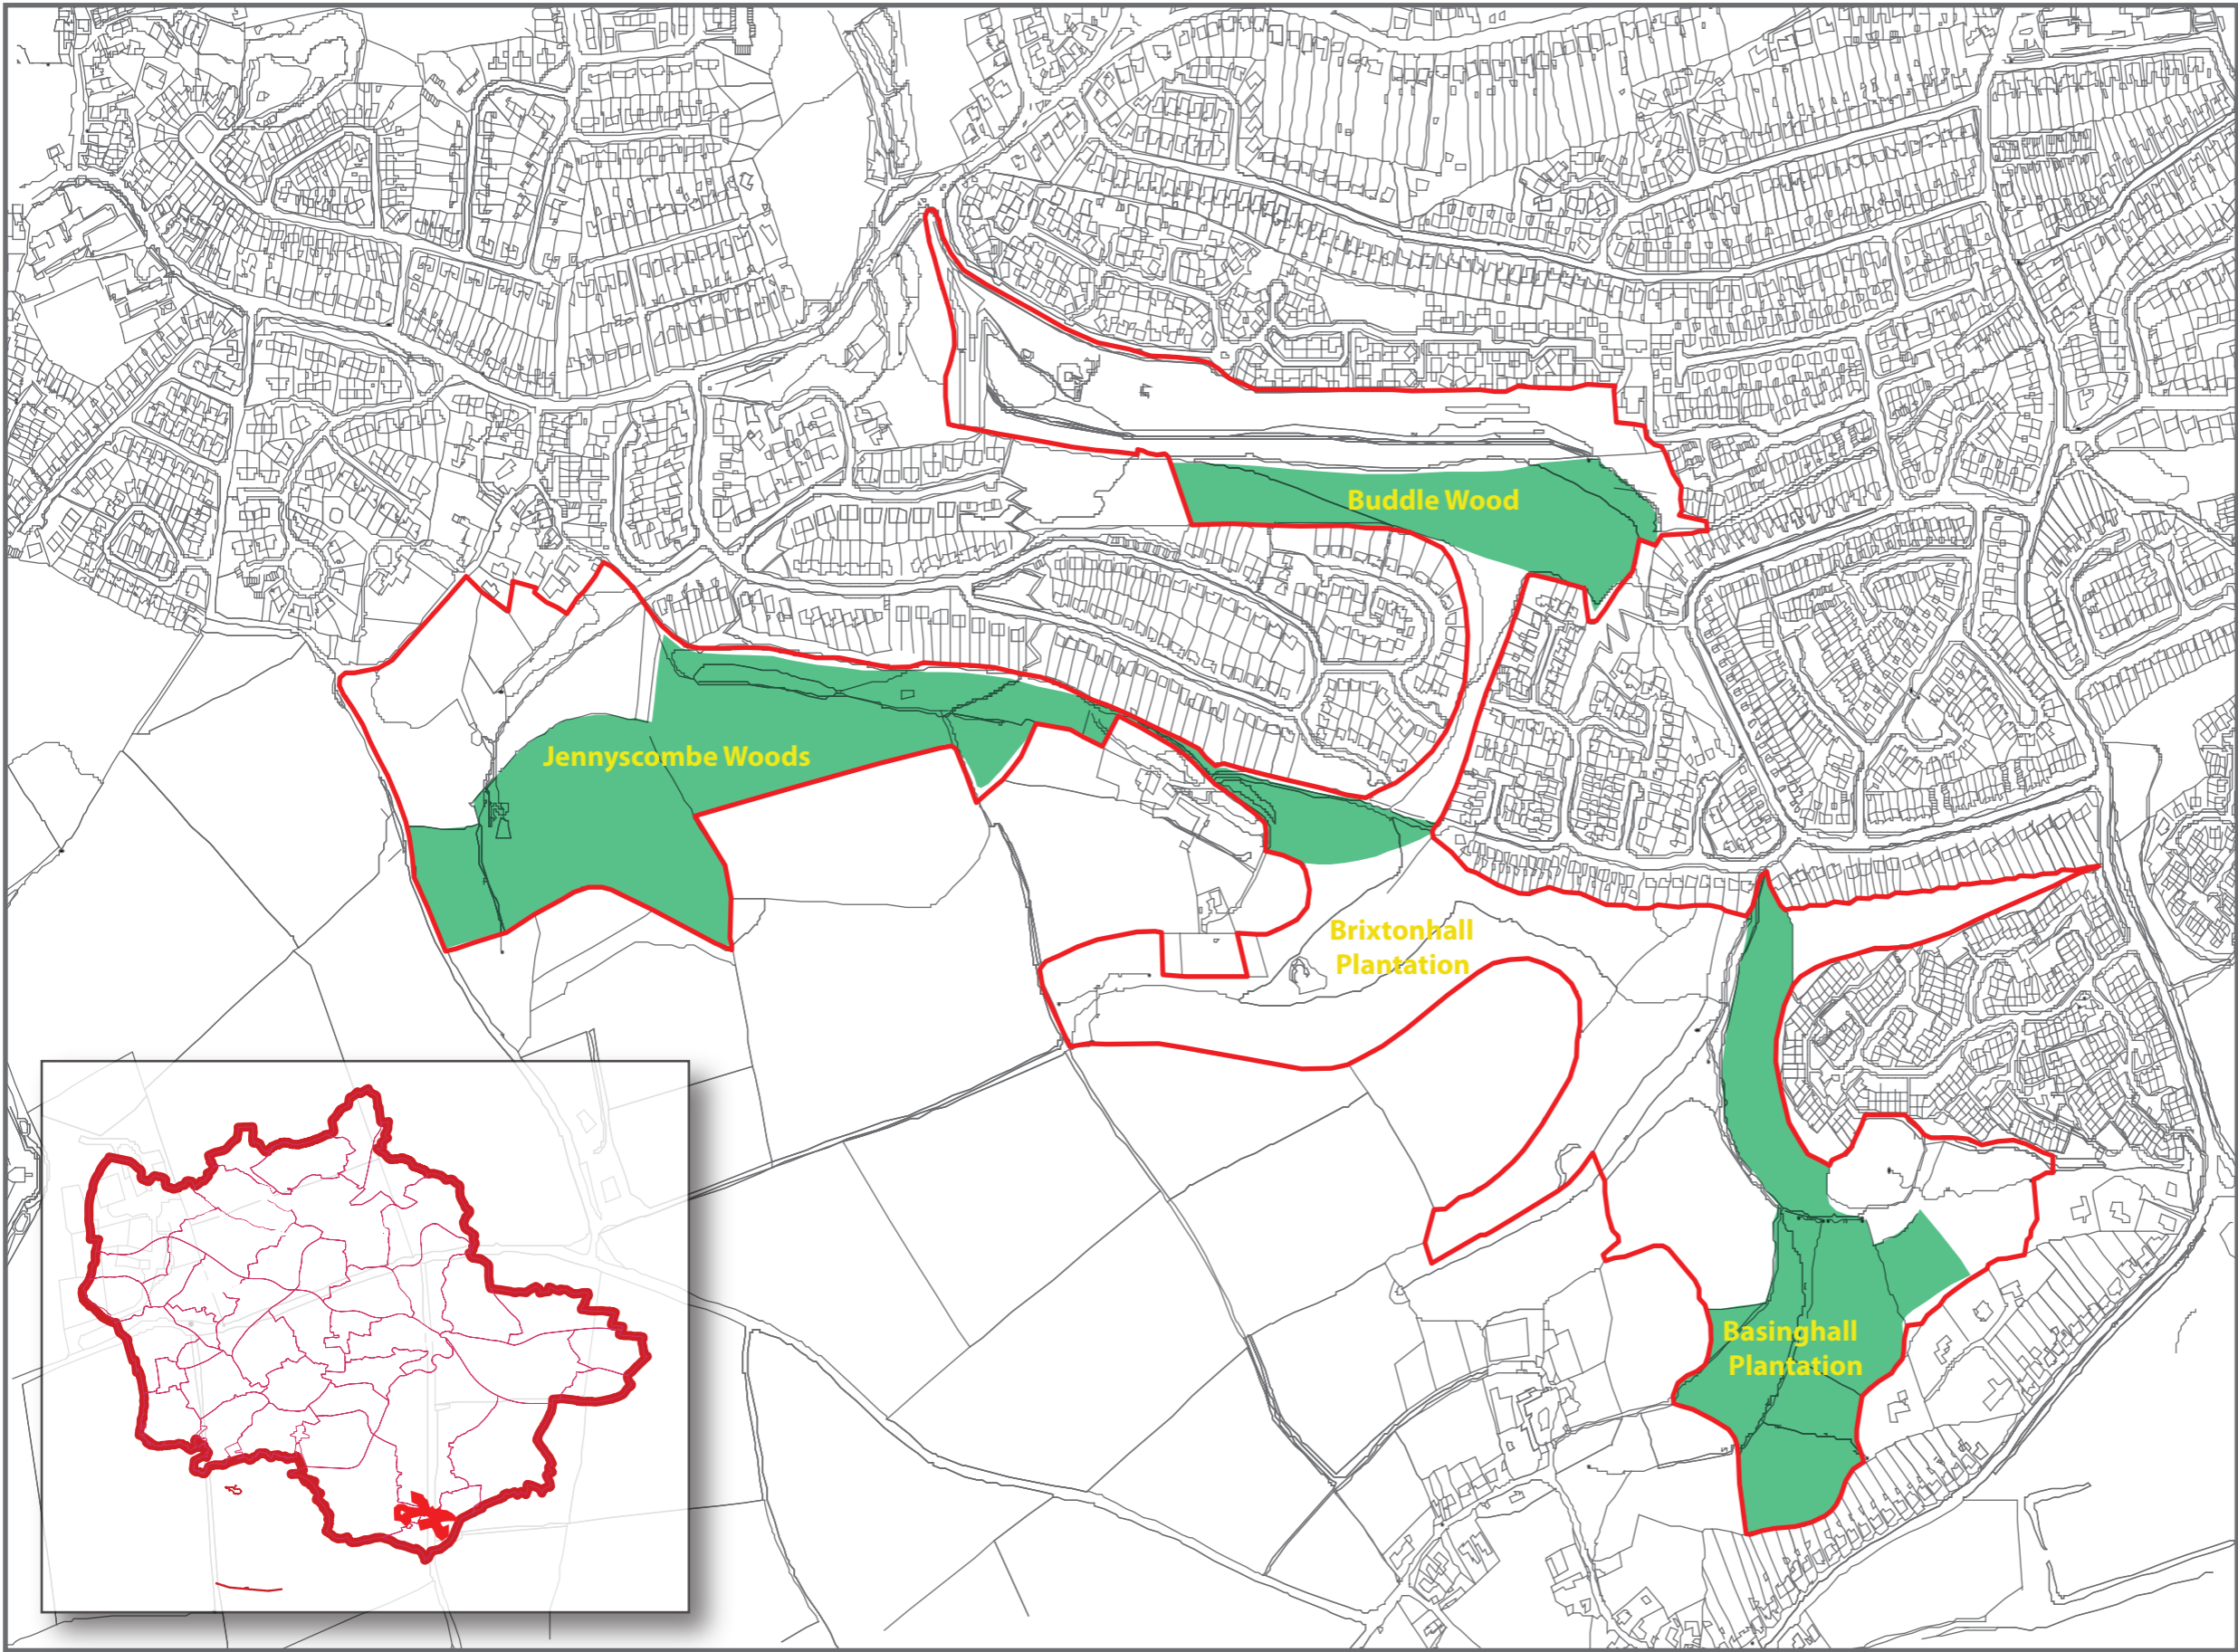

radford woods local nature reserve

management plan
january 2014

map I - site location

-  site boundary
-  ancient woodland

Reproduced from the Ordnance Surveys digital maps with the permission of the Controller of Her Majesty's Stationery Office. © Crown Copyright. Plymouth City Council Licence No. 100018633. This map extract has been produced for the sole purpose of providing you with reference information only. NO FURTHER COPIES CAN BE MADE. Unauthorised reproduction infringes Crown Copyright and may lead to prosecution or civil proceedings. Published 2014. Scale 1:7500